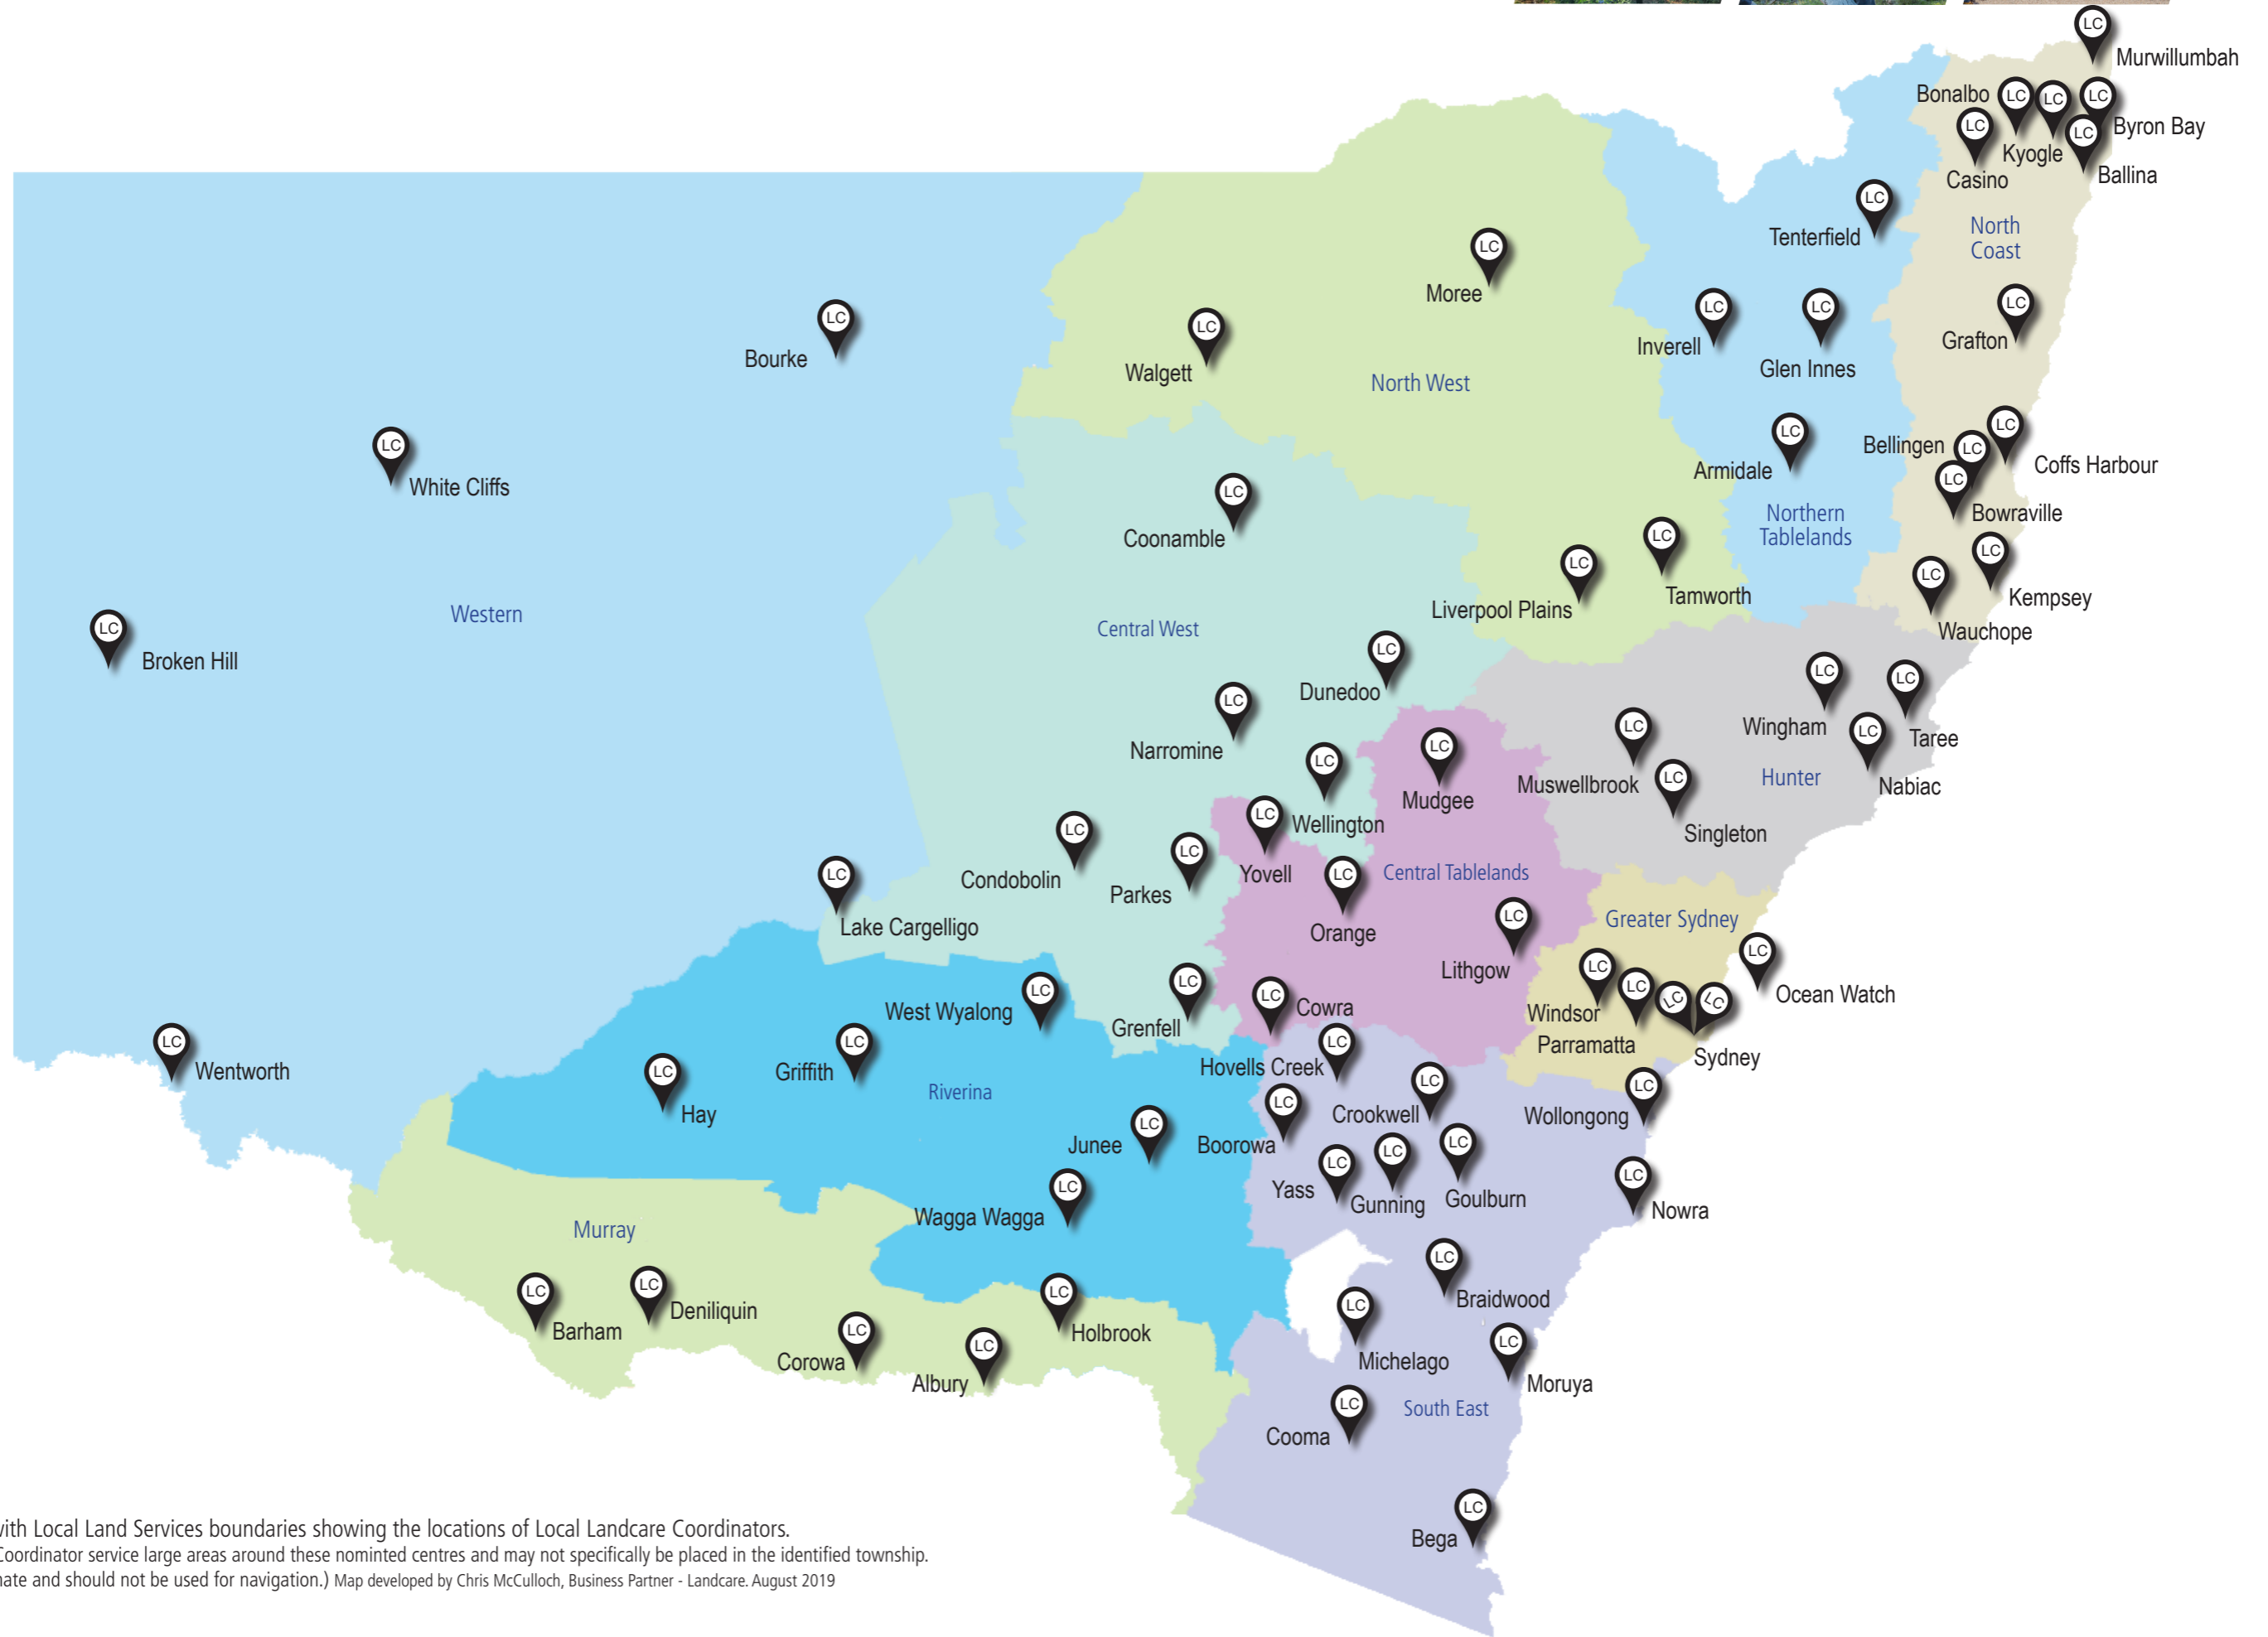

NSW Landcare Program – Local Landcare Coordinators

New South Wales with Local Land Services boundaries showing the locations of Local Landcare Coordinators.
(note: Local Landcare Coordinator service large areas around these nominated centres and may not specifically be placed in the identified township.
Locations are approximate and should not be used for navigation.) Map developed by Chris McCulloch, Business Partner - Landcare. August 2019