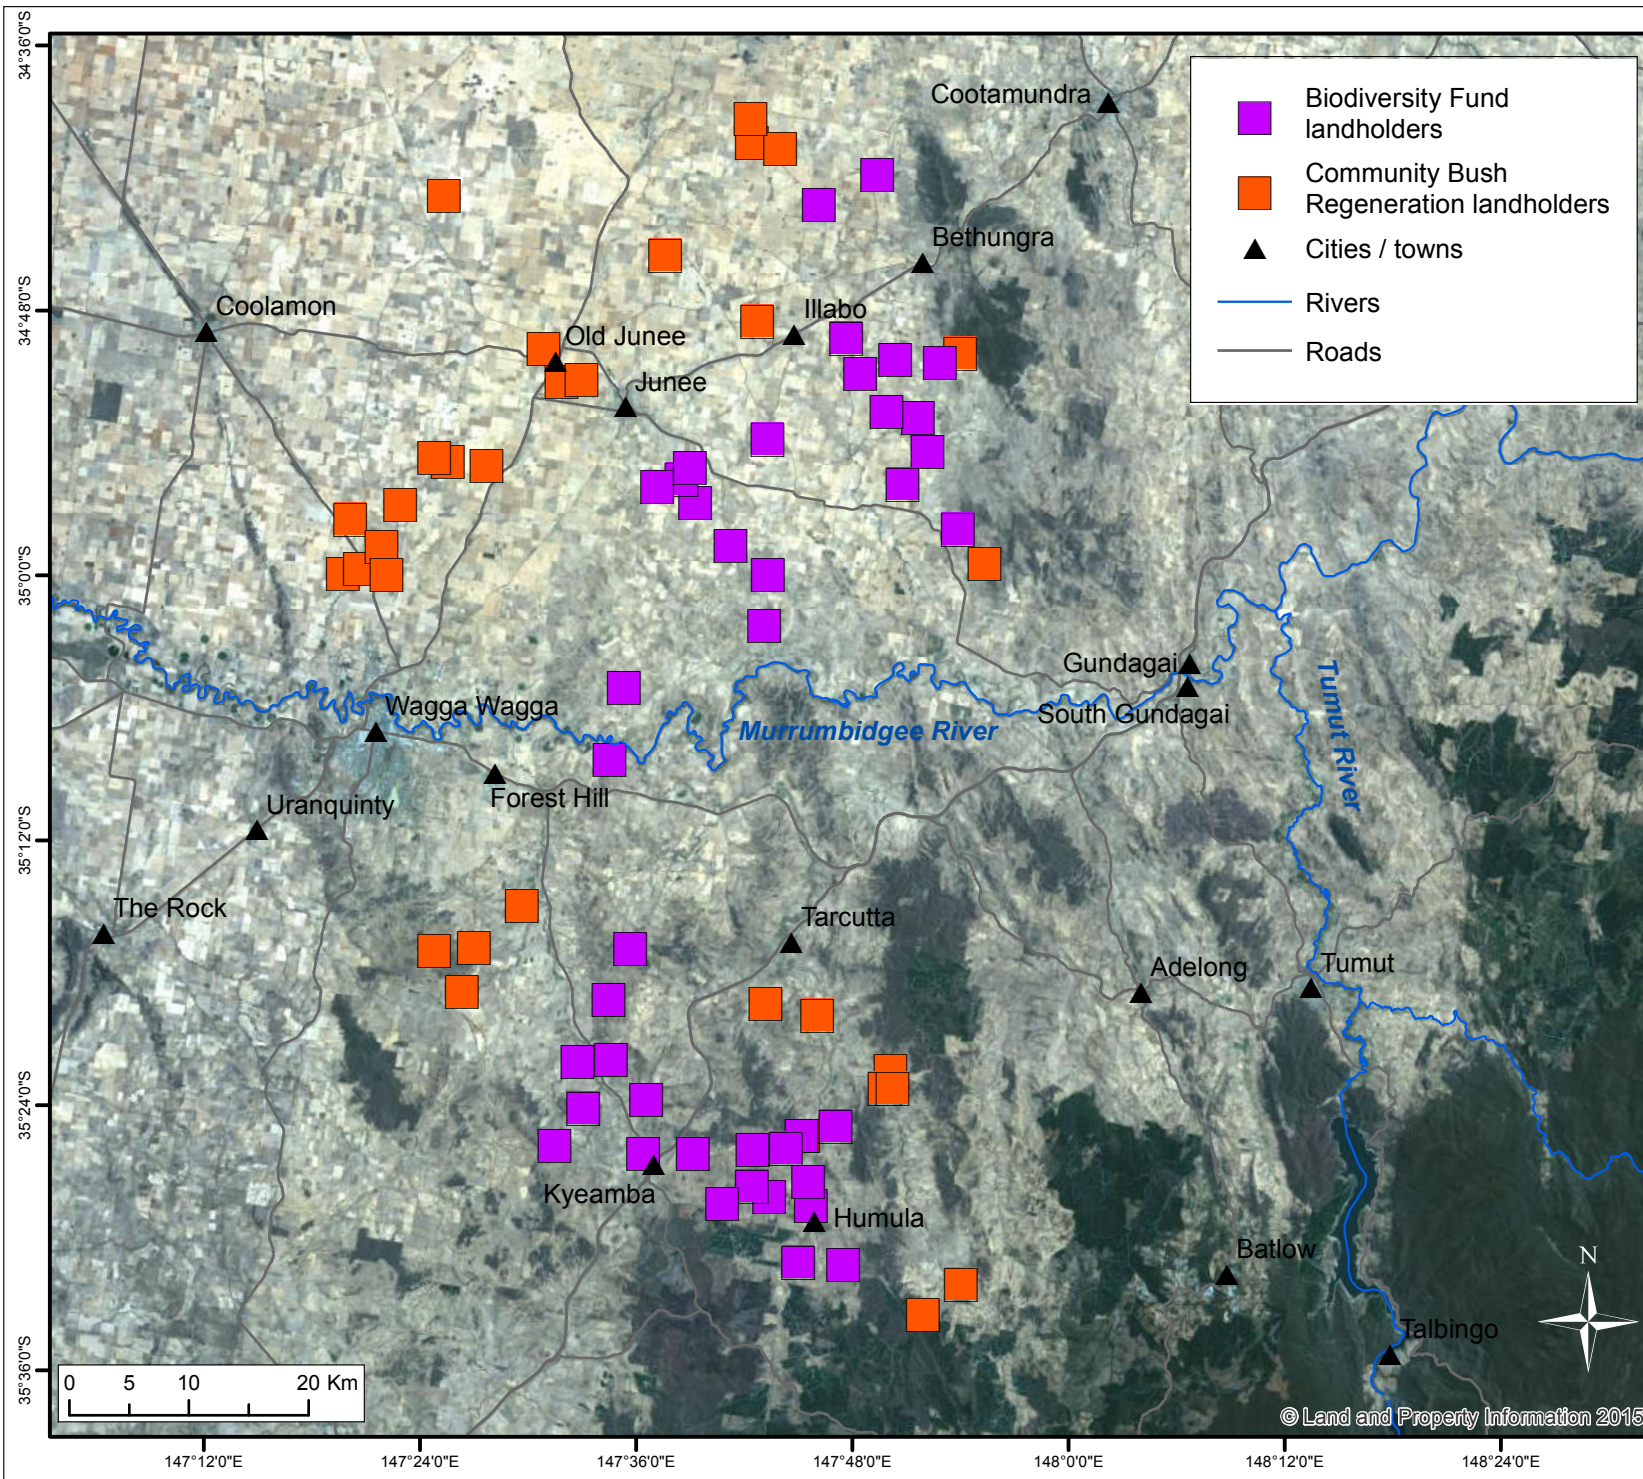

Locations of the properties involved in the Cross Property Planning project

The Cross Property Planning project covers an area of **58,399 hectares** in the Riverina region of New South Wales

MURRUMBIDGEE
Landcare
INCORPORATED